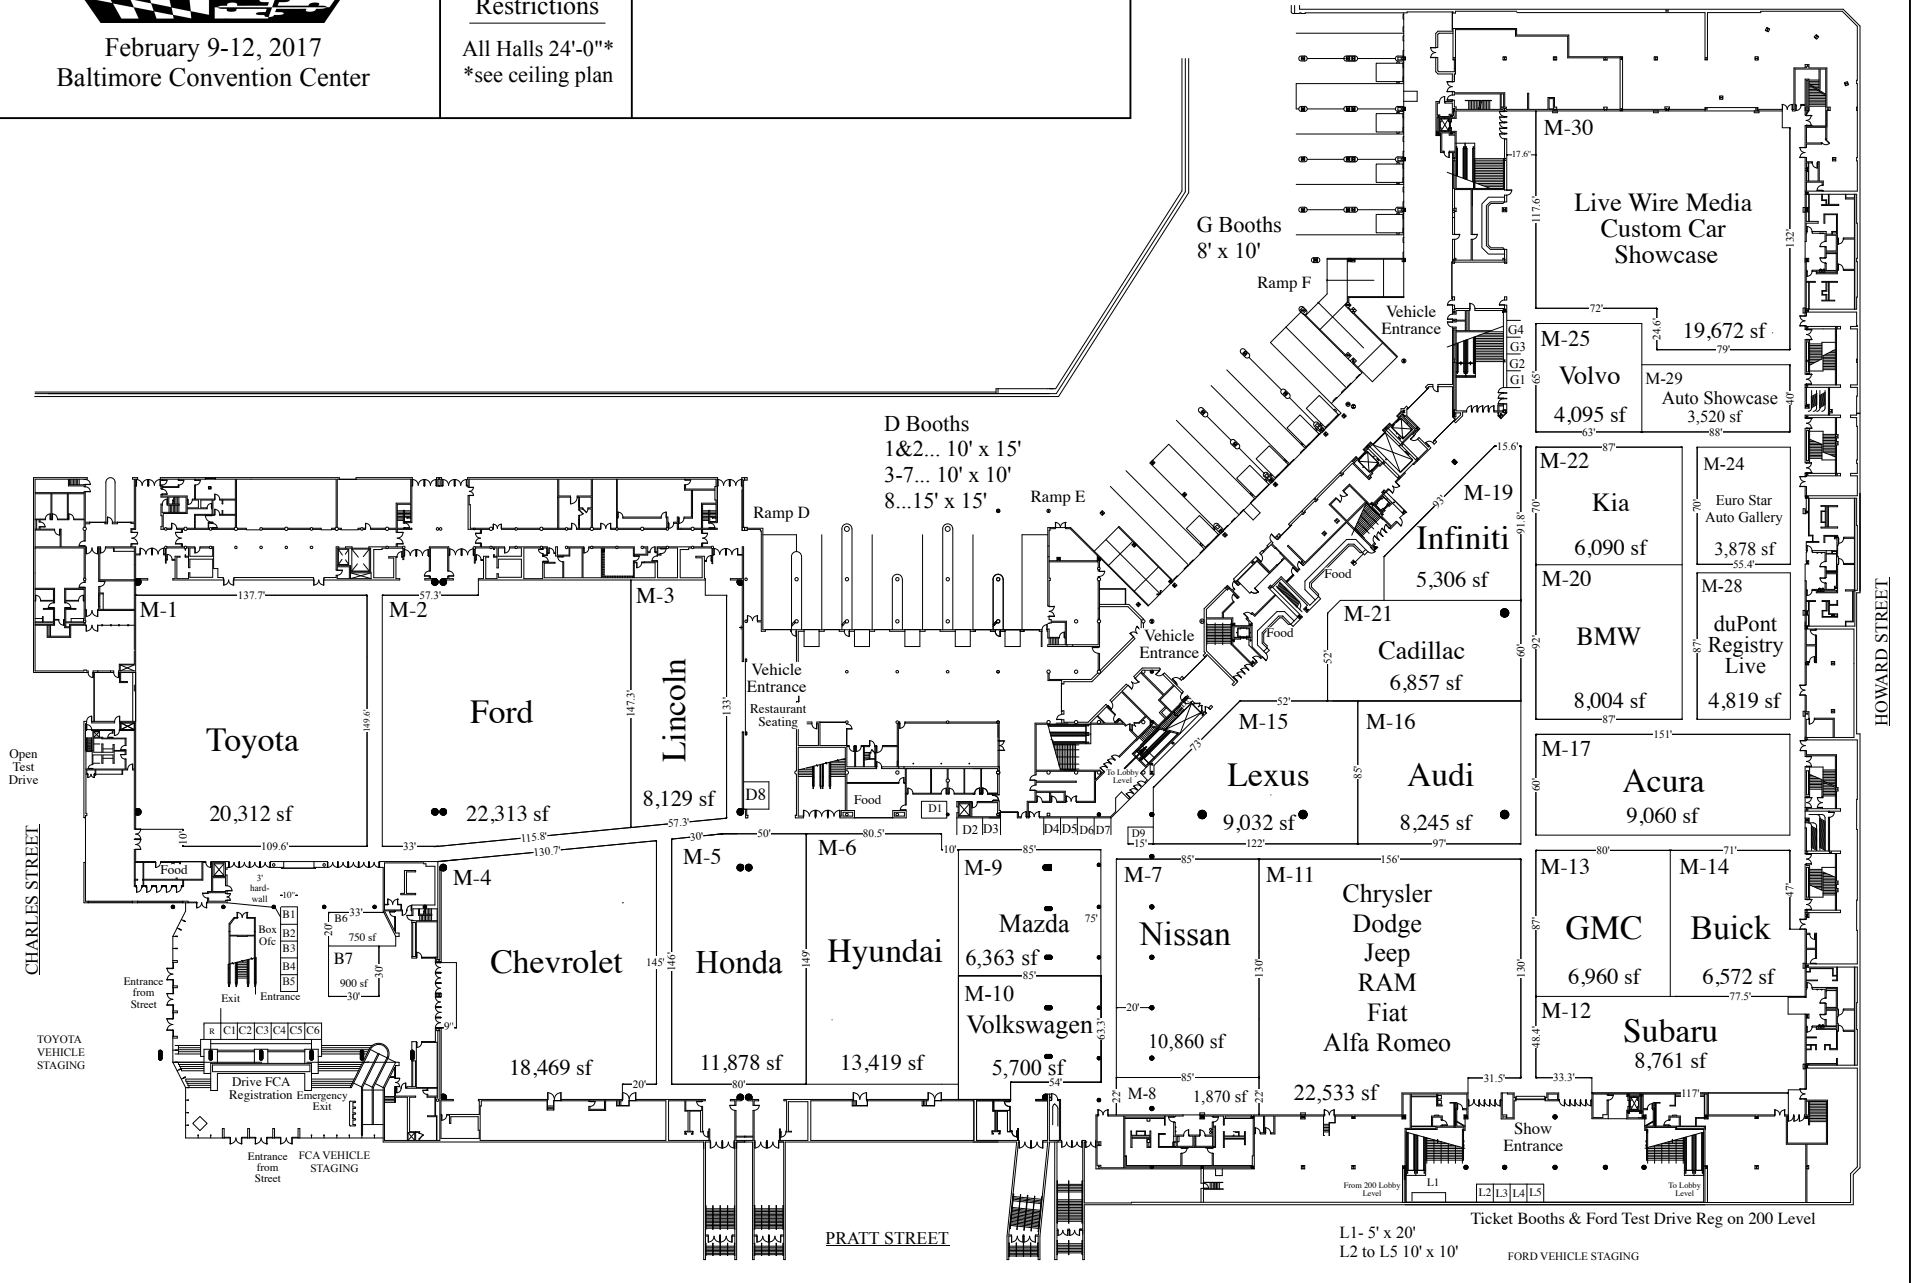

**MOTORTREND
INTERNATIONAL
AUTOSHOW
BALTIMORE**

February 9-12, 2017
Baltimore Convention Center

Exhibit Setbacks
on aisles 1'-0"
on exhibits 2'-0"

Display Height
Restrictions

All Halls 24'-0"*
*see ceiling plan

Design Date: Feb. 6, 2017

L1- 5' x 20'
L2 to L5 10' x 10'
Ticket Booths & Ford Test Drive Reg on 200 Level
FORD VEHICLE STAGING