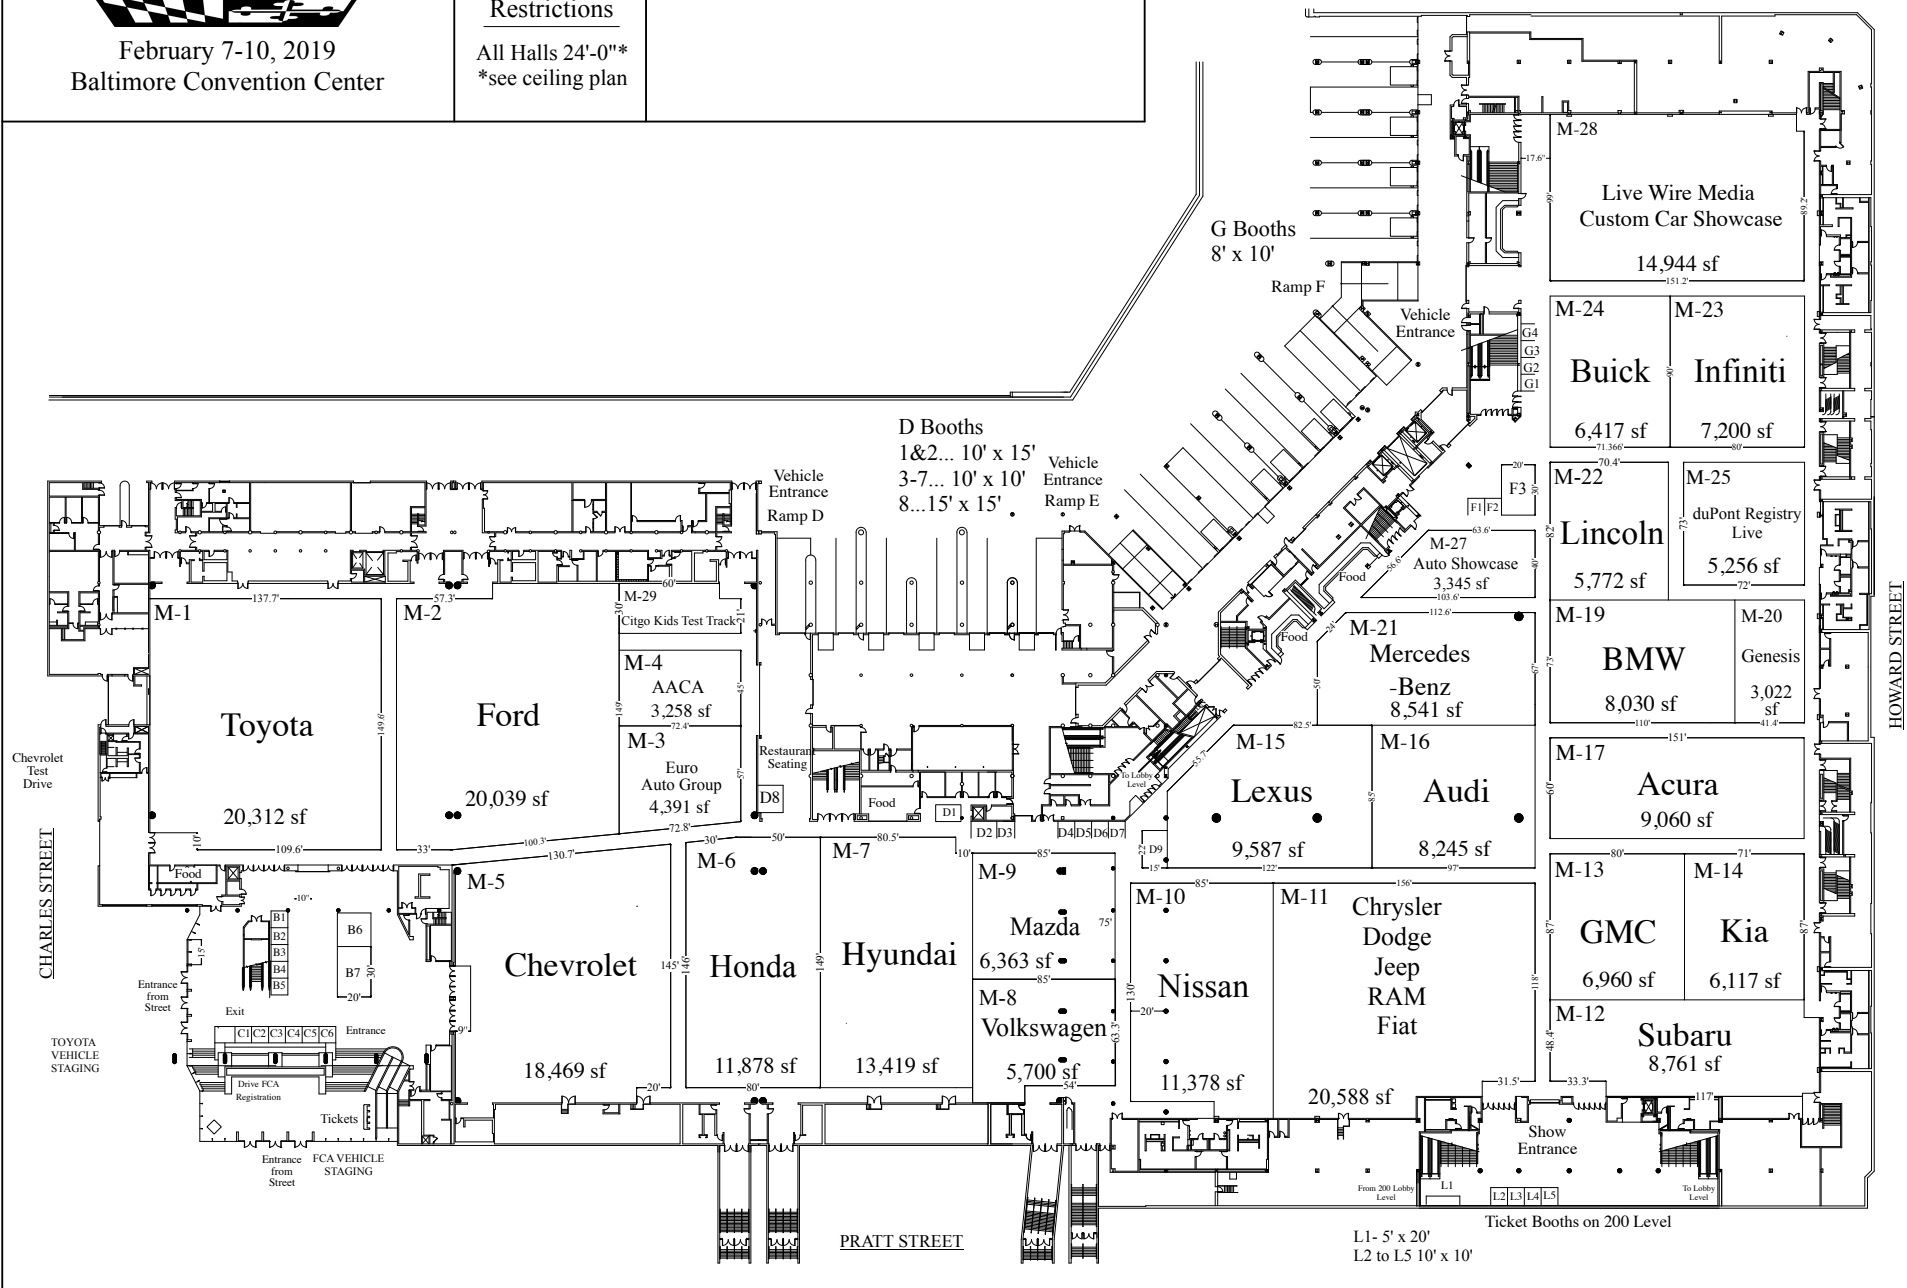

MOTORTREND
INTERNATIONAL
AUTOSHOW
BALTIMORE

February 7-10, 2019
 Baltimore Convention Center

Exhibit Setbacks
 on aisles 1'-0"
 on exhibits 2'-0"

Display Height
 Restrictions

All Halls 24'-0"*
 *see ceiling plan

Design Date: May 18, 2018

L1- 5' x 20'
 L2 to L5 10' x 10'